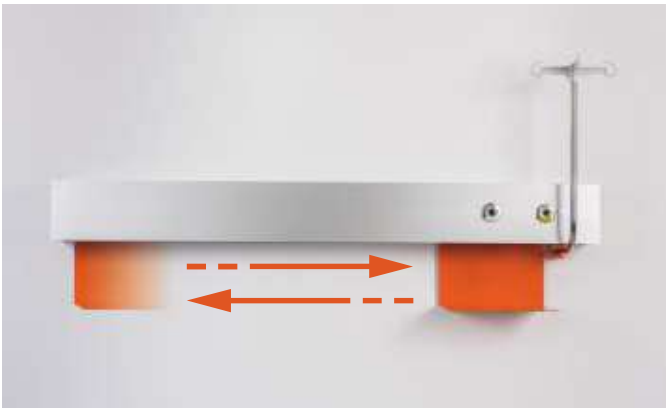

movable accessories